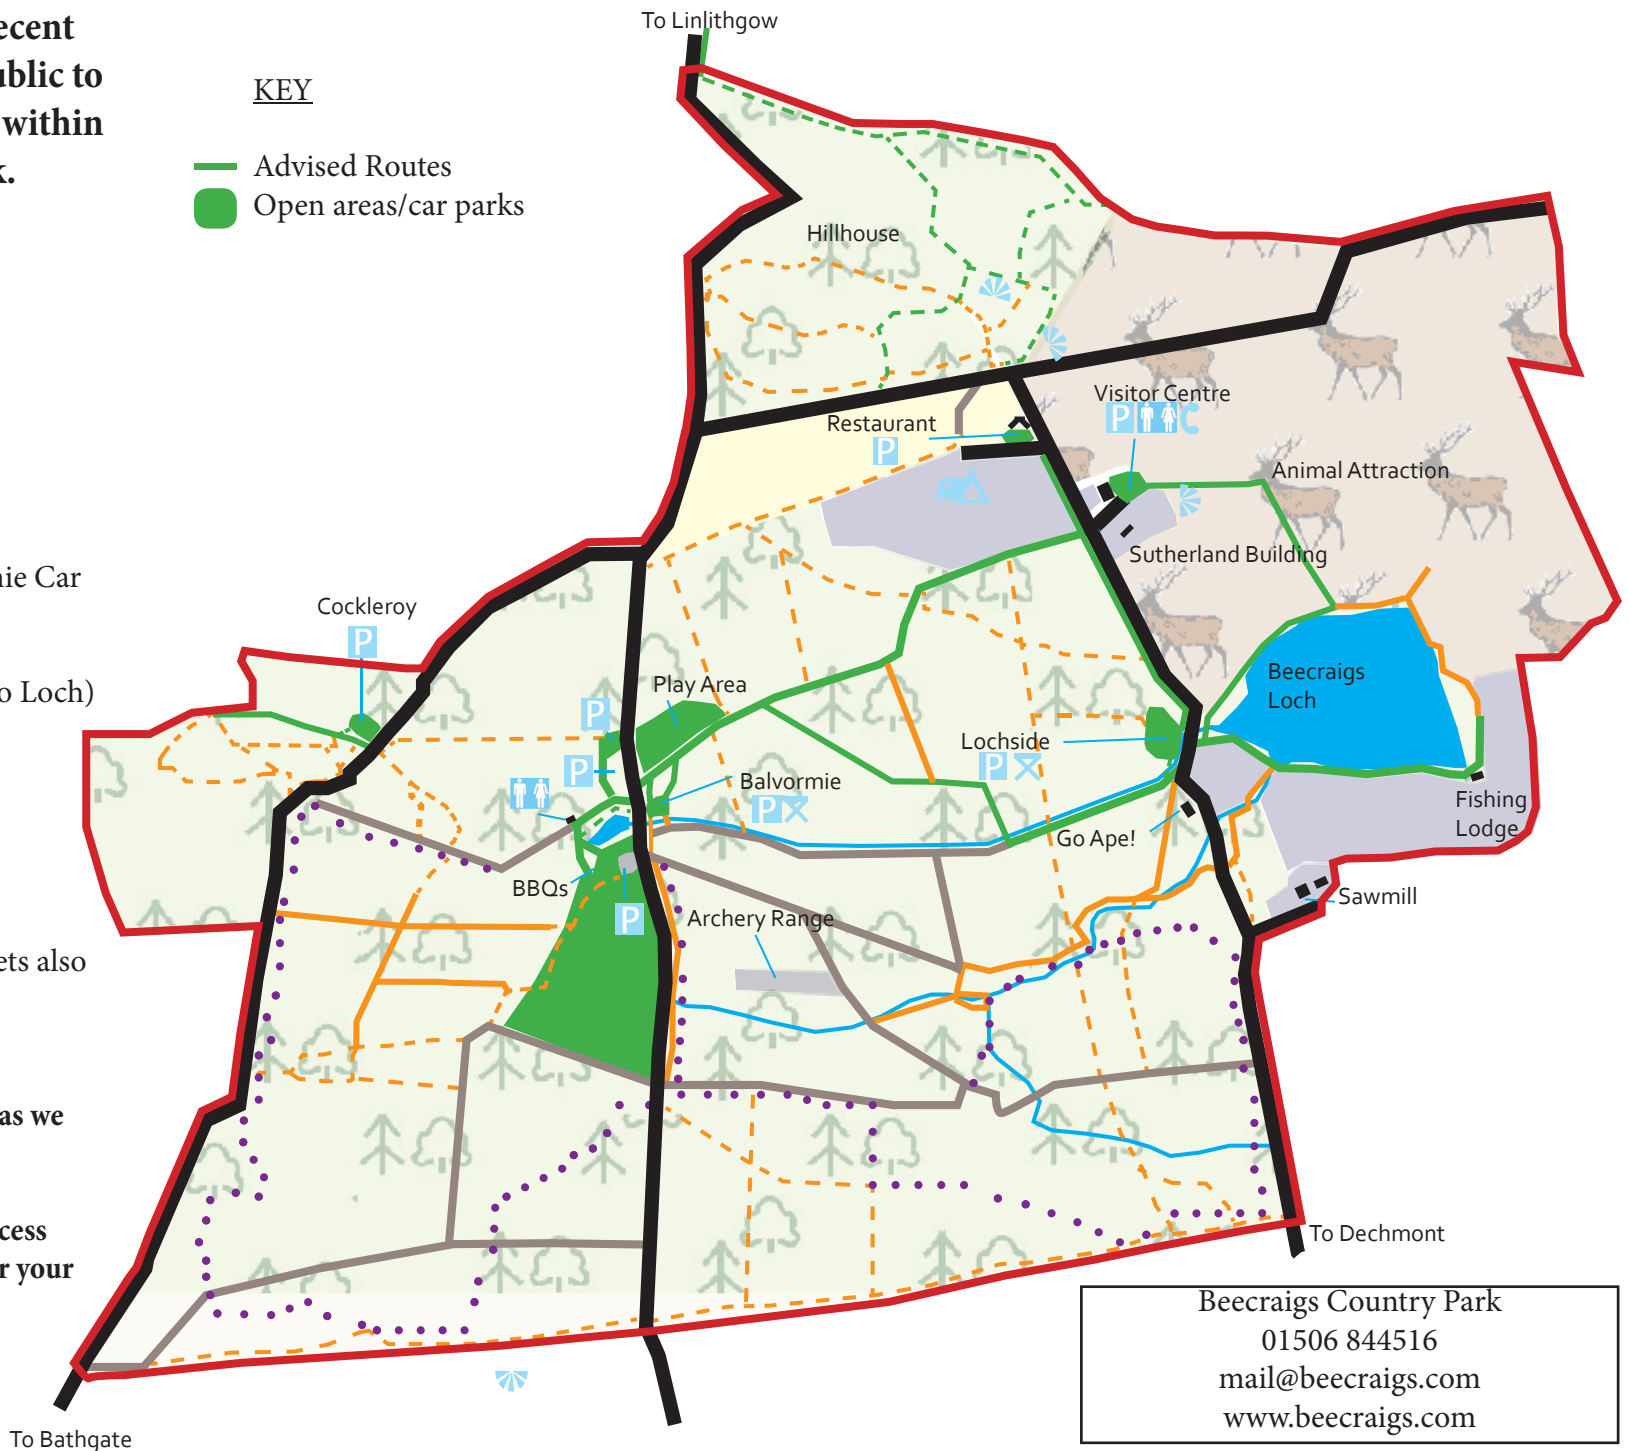

Beecraigs Country Park- Advised routes

Due to damage caused by recent storms we are advising the public to only use certain areas/routes within Beecraigs Country Park.

KEY

- Advised Routes
- Open areas/car parks

These areas are as follows:

Visitor Centre Car Park

Restaurant Car Park

Balvormie Car Park

Road from Visitor Centre to Balvormie Car Park

Sutherland Way (no through access to Loch)

Balvormie Meadow

Play area

The Visitor Centre and Balormie toilets also remain open.

We will continue to keep you updated as we open up other areas of the Park.

We are working hard to restore safe access throughout the Park and thank you for your patience.